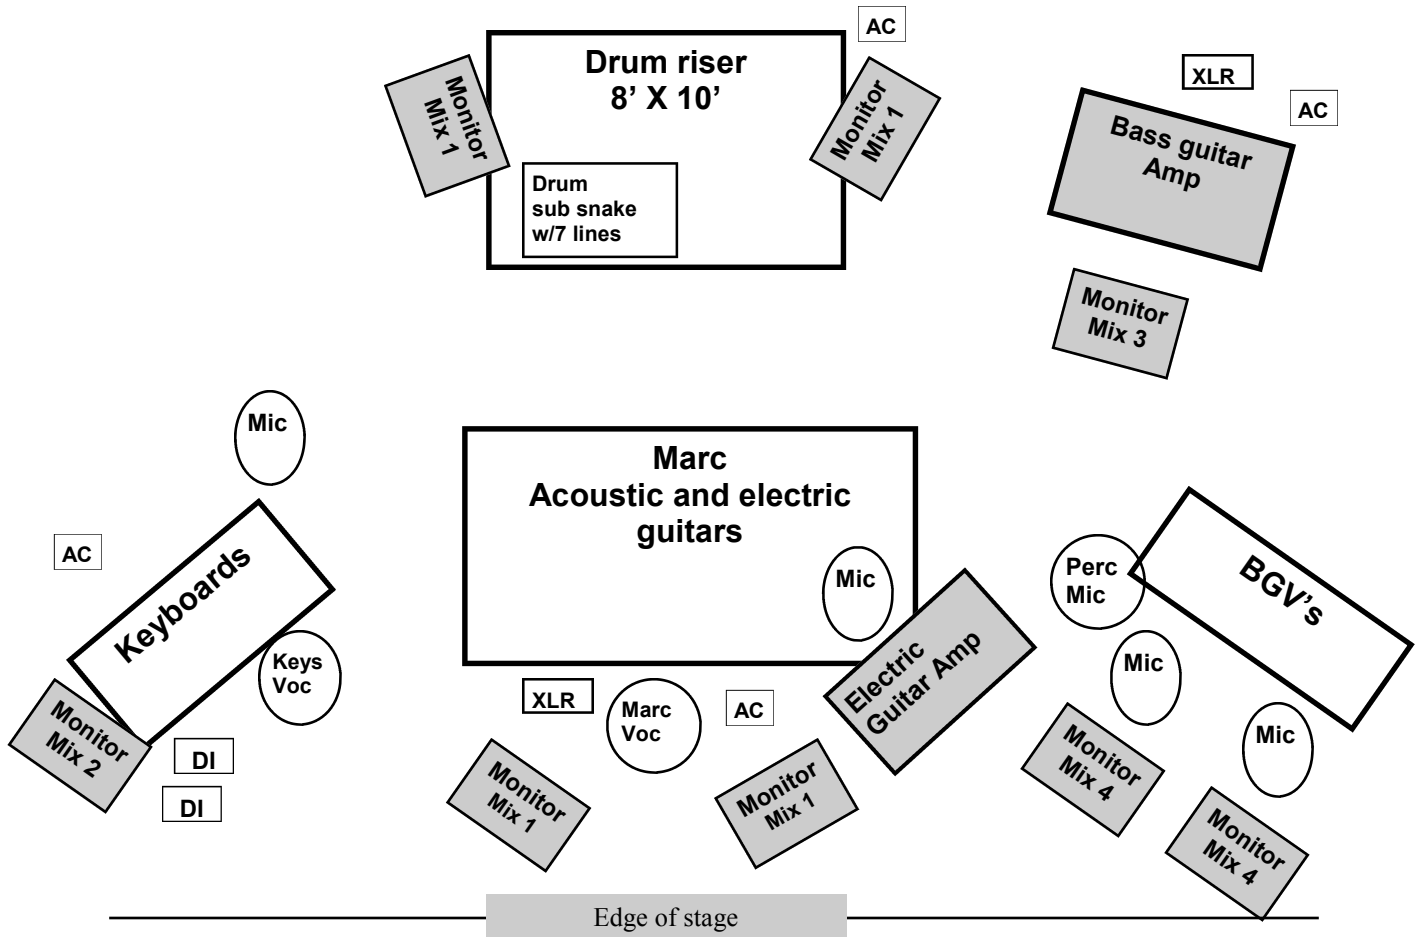

Stage Plot for Marc Imboden and Year's Wages

Input list:

- Kick
- Snare
- HH
- Rack Tom
- Floor Tom
- OH L
- OH R
- Marc Voc: Beta 58, or SM86, or Beta 87
- Keys Voc: Beta 58, or SM 58
- BGV Voc: SM 58
- BGV Voc: SM 58
- Perc Mic: Small condenser
- Accordian Mic: SM 57, or SM 86, or Beta 87
- Bass: XLR Drop
- Keys: 2 X DI
- Marc Acoustic: XLR Drop
- Marc Electric: Amp Mic/ SM 57, or Sennheiser E 906

DI = Direct Box

XLR = XLR Drop

AC = Electrical outlet

All Mics need to be on boom stands

Guitar amp Mic on short boom